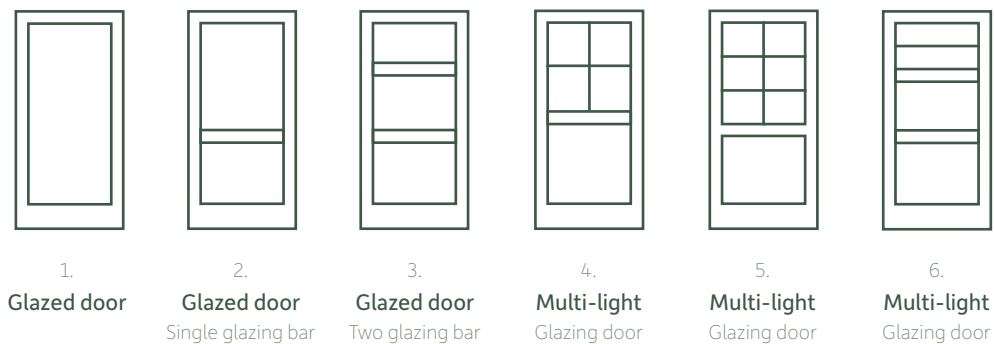

Min. width	Min. height	Max. width	Max. height
478mm	438mm	1,298mm	2,400mm

All maximum width and height measurements are subject to glass weight and specification.

Doors

Make a grand entrance with a bold front door or bring fluidity to your space with sliding patio doors; a great door will change the way you live. Browse the styles, colours, materials and security features we offer in the following pages.

Customising your door

The following illustrations are examples of door and vision panel styles that can be matched.

Flush entrance doors

Flush entrance doors can be customised, with several options to mix and match your preferred door with vision panel style and position.

Window types

Glazed entrance doors and patio doors

Glazed entrance doors can also be customised. We can recommend standard options or work with you to create any variation you require.

For your inspiration

1.
Glazed
entrance door

2.
Glazed
entrance door

3.
Flush
entrance door

4.
Flush
entrance door

5.
Flush entrance door
with integrated side light

6.
Flush entrance door
with integrated side light

7.
Flush entrance door
with side light