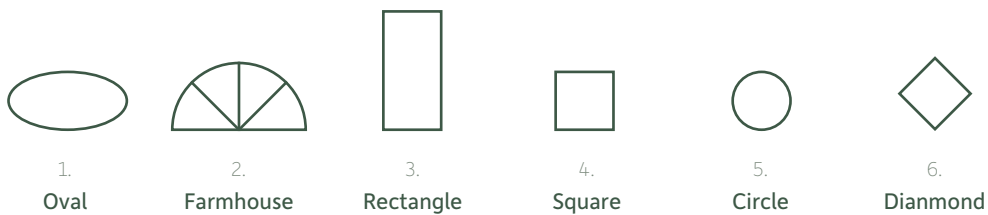

Window types