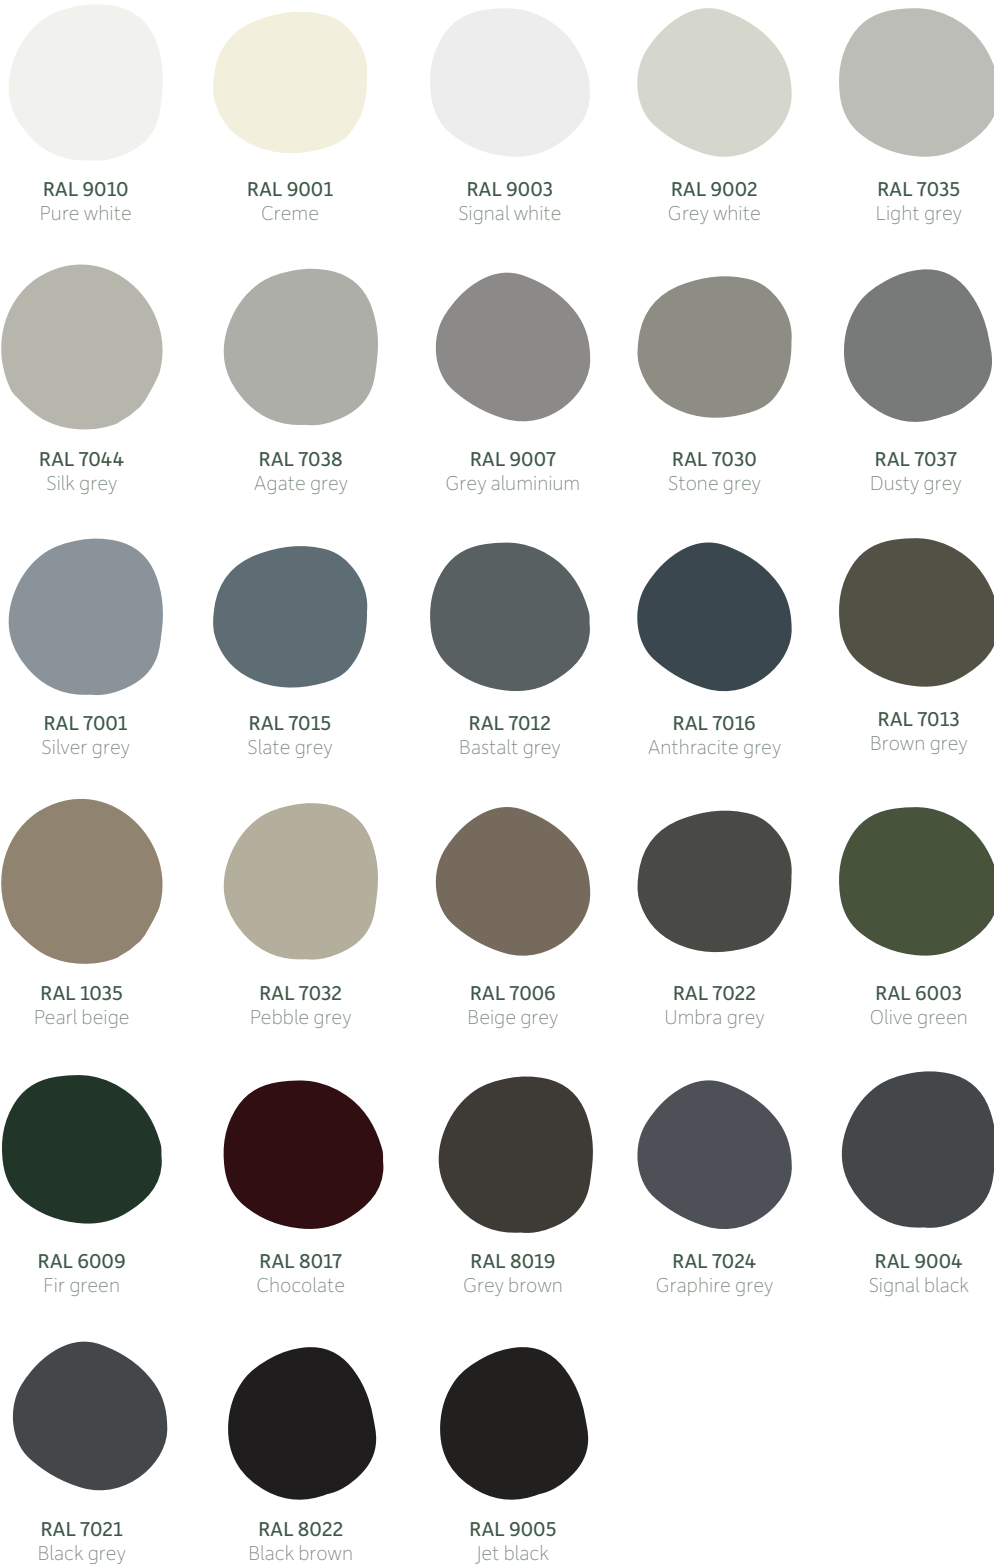

Standard colours

If you can't see the colour you want here, you can choose from the whole RAL classic colour chart.
Non-standard colours may be subject to additional costs and lead times.
Colours shown are indicative only.