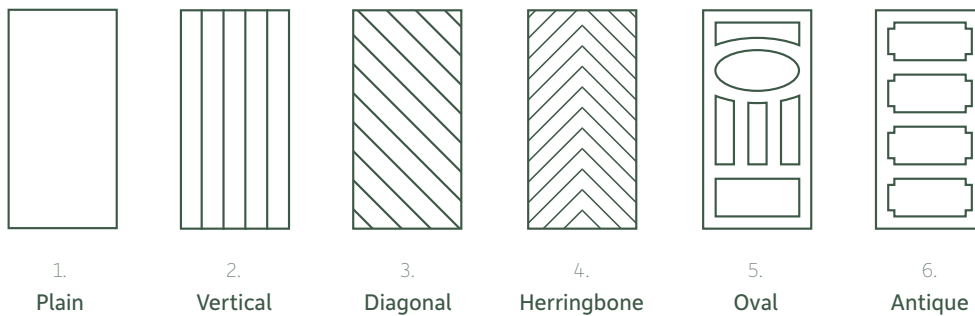

Min. width	Min. height	Max. width	Max. height
353mm	353mm	948mm	1,798mm

Side guided window

Minimalist design that moves seamlessly, with no visible external hinges. When fully open the glass can be cleaned from the inside..

Min. width	Min. height	Max. width	Max. height
453mm	438mm	998mm	1,798mm

Tilt and turn

Multi-functional style suitable for multi-storey buildings. Tilt function opens the top of the sash inwards for ventilation. Can be cleaned from the inside, and are perfectly suited as “escape windows” or emergency exits. **Available in AURAPLUS triple glazed only.**

Min. width	Min. height	Max. width	Max. height
478mm	438mm	1,298mm	2,400mm

All maximum width and height measurements are subject to glass weight and specification.

Doors

Make a grand entrance with a bold front door or bring fluidity to your space with sliding patio doors; a great door will change the way you live. Browse the styles, colours, materials and security features we offer in the following pages.

Customising your door

The following illustrations are examples of door and vision panel styles that can be matched.

Flush entrance doors

Flush entrance doors can be customised, with several options to mix and match your preferred door with vision panel style and position.