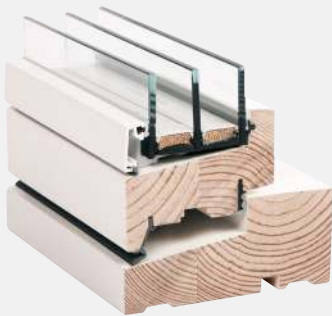

Key features

Rationel AURA and AURAPLUS

AURA and AURAPLUS come with security hardware as standard to meet Secured by Design requirements. The majority of timber originates from FSC®-certified forests. Read more at rationel.co.uk

Triple glazed

- 0.78 W/m² K U-value
- 42 dB Rw sound reduction